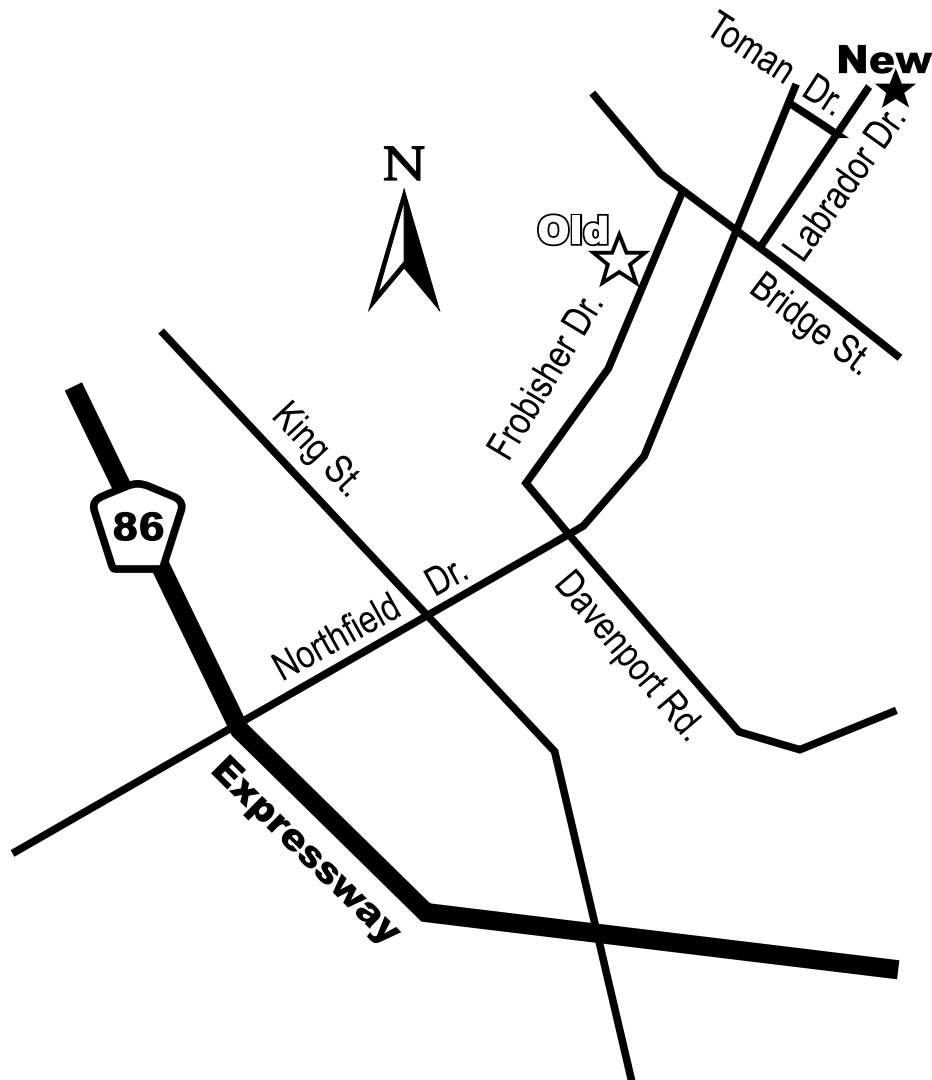

## NEW LOCATION

**245 Labrador Dr. Waterloo, ON N2K 4M8**

**FROM THE EXPRESSWAY (86) or KING ST.**

- ...take Northfield Dr. EAST to Bridge St.
- ...turn right on Bridge St.
- ...turn left on Labrador Dr.